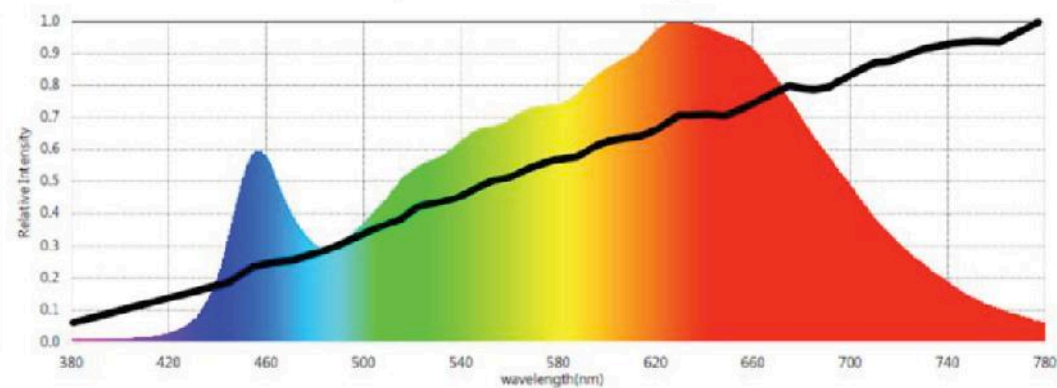

RGBACL otvára nové možnosti miešania farieb ako kedykoľvek predtým.

Spectrum: LED vs halogen